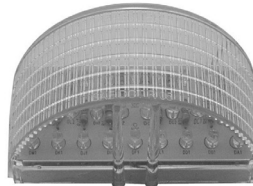

Lights

'42-'48 Passenger Car LED Tail Lights
39 super bright red LEDs.

UPCTL4248 **\$50.00/pr**

Lens only

UPC4061 **\$65.00/pr**

Lens and Black Housing w/ Stainless Steel Rim

'55 Chevy LED Backup Light
26 super bright white LEDs. Clear lens.