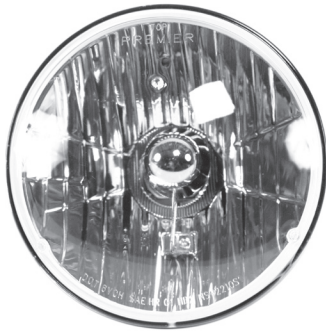

Headlamps

Crystal Headlight
Round lens, 120 volt
65/66 watt bulb.

UPCHL7 **$35.00** ea
7" diameter
UPCHL5 **$25.00** ea
5-3/4" diameter