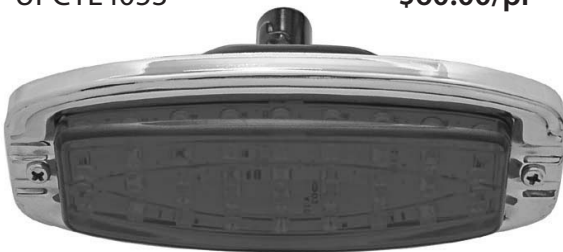

'54-'59 Truck LED Tail Light w/ Housing
41 super bright red LEDs. Available with black or stainless housings.

UPCTL5459BR *Black* **$65.00/pr**
UPCTL5459SR *Stainless* **$70.00/pr**

Lights

'42-'48 Passenger Car LED Tail Lights
39 super bright red LEDs.

UPCTL4248 **$50.00/pr**

Lens only

UPC4061 **$65.00/pr**

Lens and Black Housing w/ Stainless Steel Rim

'55 Chevy LED Backup Light
26 super bright white LEDs. Clear lens.

UPCBL5511LED **$50.00/pr**