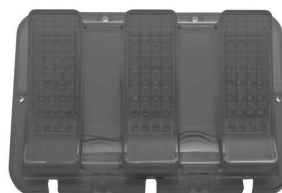

'59 Cadillac LED Tail Light
40 super bright red LEDs. Red or clear lenses available.

UPCTL5901LED $55.00/pr
Red Lenses
UPCTL5901C $55.00/pr
Clear Lenses

'68 Camaro LED Backup Light & Tail Light
Backup light has 20 super bright white LEDs with clear lens and 1156 plug. Tail light has 48 super bright red LEDs with red lens and 1157 plug.

UPCBL6853LED   *Backup Light* $95.00/pr
UPCTL6803LED   *Tail Light* $55.00/pr

LED Tail Lights for Ford

'33-'36 Ford LED Tail Light with Stainless Housing
19 super bright red LEDs. Red lens.

UPFTL3336L $85.00/pr

'64 Mustang LED Tail Light
68 super bright red LED lights with red lenses & 1157 plug.

UPFTL6401LED $70.00/pr

'38-'39 Ford LED Tail Light with Flush Mount Chrome Bezel
39 super bright red LEDs. Specify red or clear lenses when ordering.

UPFTL383903 $65.00/pr
UPFTL3839LED $55.00/pr
Light assembly only - no bezel

'64 Mustang LED Park Light
48 super bright amber LED lights with amber or clear lenses & 1157 plug.

UPFPL6401LED $25.00/ea

'67 Mustang LED Tail Light
84 super bright red LED lights with red lenses & 1157 plug.

UPFTL6701LED $115.00/pr

1950's Pontiac Style LED Tail Light with Chrome Bezel

41 super bright LEDs with red lenses.

UPSTL1006LED
$70.00/pr

Classic Craft LED Tail Lights

Polished billet aluminum.
6-3/4"L x 1-3/4"W x 1-1/4"D.

CC3210 $139.95/pr

Lights