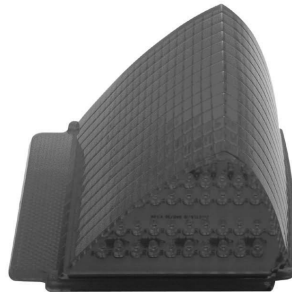

FEATURED ITEMS IN LIGHTS

Super Bright Classic LED Tail Lights

Epoxy coated and fully sealed electronics.

'38-'39 Ford LED Tail Light w/ Black Housing
39 super bright LEDs with red lens and stainless steel rim.

LEDH3839 \$75.00/pr

'33-'36 Ford LED Tail Light
19 super bright red LEDs. Left includes license light. Circuit board only.

FTL3336 \$70.00/pr

'67 Chevelle LED Tail Light
68 super bright LEDs with a 1157 plug and red lens.