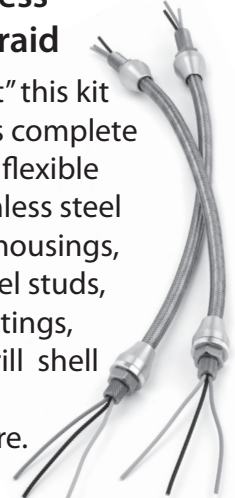

LKHL-1900 **$66.00**